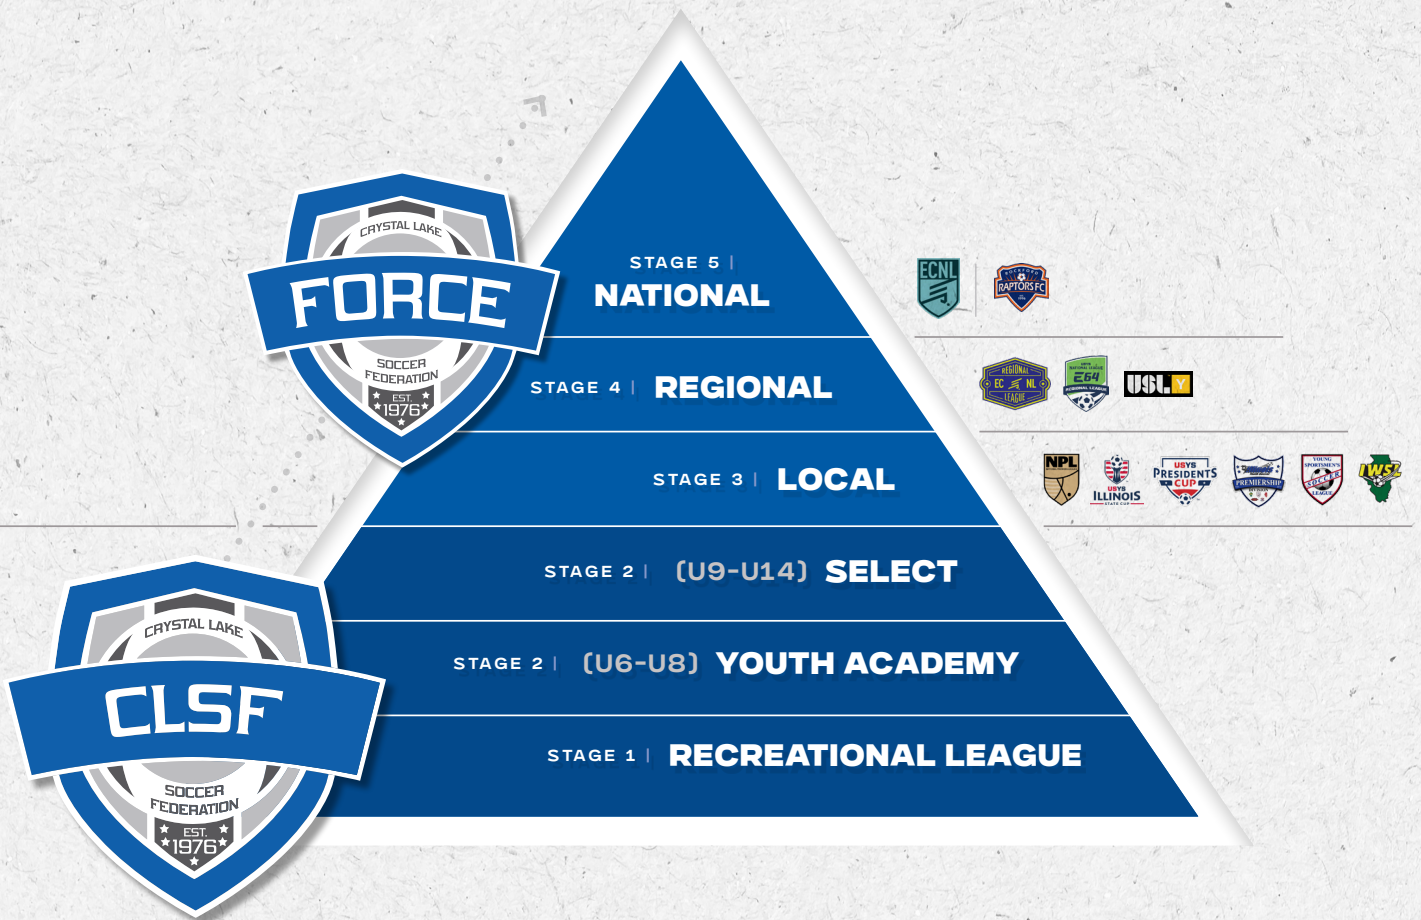

PLAYER PATHWAY

COMPETE LOCALLY, REGIONALLY OR NATIONALLY

At Crystal Lake Soccer Federation, we're dedicated to a clear soccer development pathway, guiding players from local recreation to national competition within one club.

Our program evolves with players, providing consistent, quality coaching at every stage. Embark on your soccer journey where each step forward is a stride towards achieving your dreams on the pitch.

CLSF.ORG